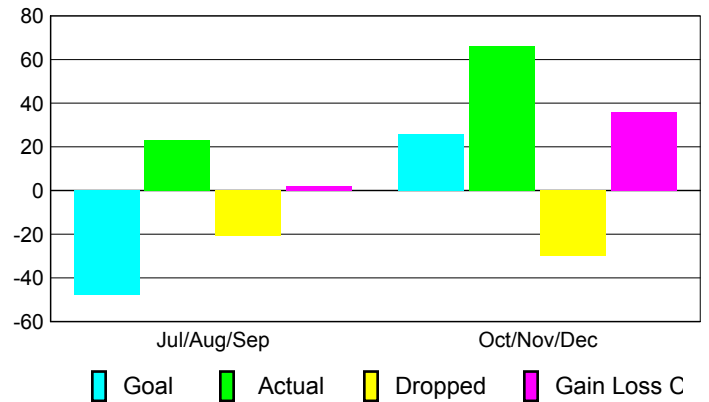

### YTD Status Quo Clubs 2010-2011

Status Quo Clubs Compared to Status Quo Members

## MEMBERSHIP

Membership Results  
2010-2011

Membership  
2009-2010

Month	Net Memb Goal	Actual New Memb	Actual Dropped Memb	Gain/Loss of Memb	Gain/Loss of Memb
Jul/Aug/Sep	-48	23	-21	2	6
Oct/Nov/Dec	26	66	-30	36	11
<b>Totals</b>	<b>-22</b>	<b>89</b>	<b>-51</b>	<b>38</b>	<b>17</b>

### Membership Results 2010-2011

Goal, New, Dropped, Gain/Loss

### Comparison of Membership Gain/Loss

Current Year Compared to the Previous Year