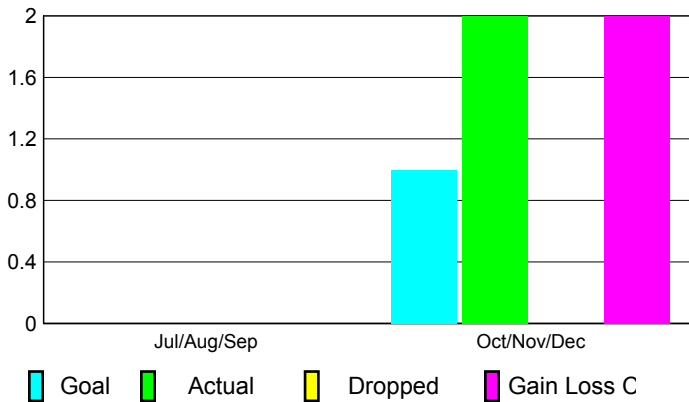

## CLUBS

Club Results  
2010-2011

Clubs  
2009-2010

Month	New Club Goal	Actual New Clubs	Actual Dropped Clubs	Gain/Loss of Clubs	Gain/Loss of Clubs
Jul/Aug/Sep	0	0	0	0	0
Oct/Nov/Dec	1	2	0	2	0
<b>Totals</b>	<b>1</b>	<b>2</b>	<b>0</b>	<b>2</b>	<b>0</b>

### Club Results 2010-2011

Goal, New, Dropped, Gain/Loss

### Comparison of Club Gain/Loss

Current Year Compared to the Previous Year