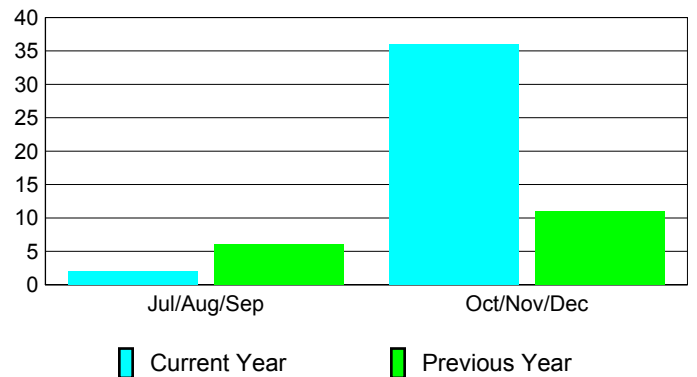

Comparison of Membership Gain/Loss

Current Year Compared to the Previous Year